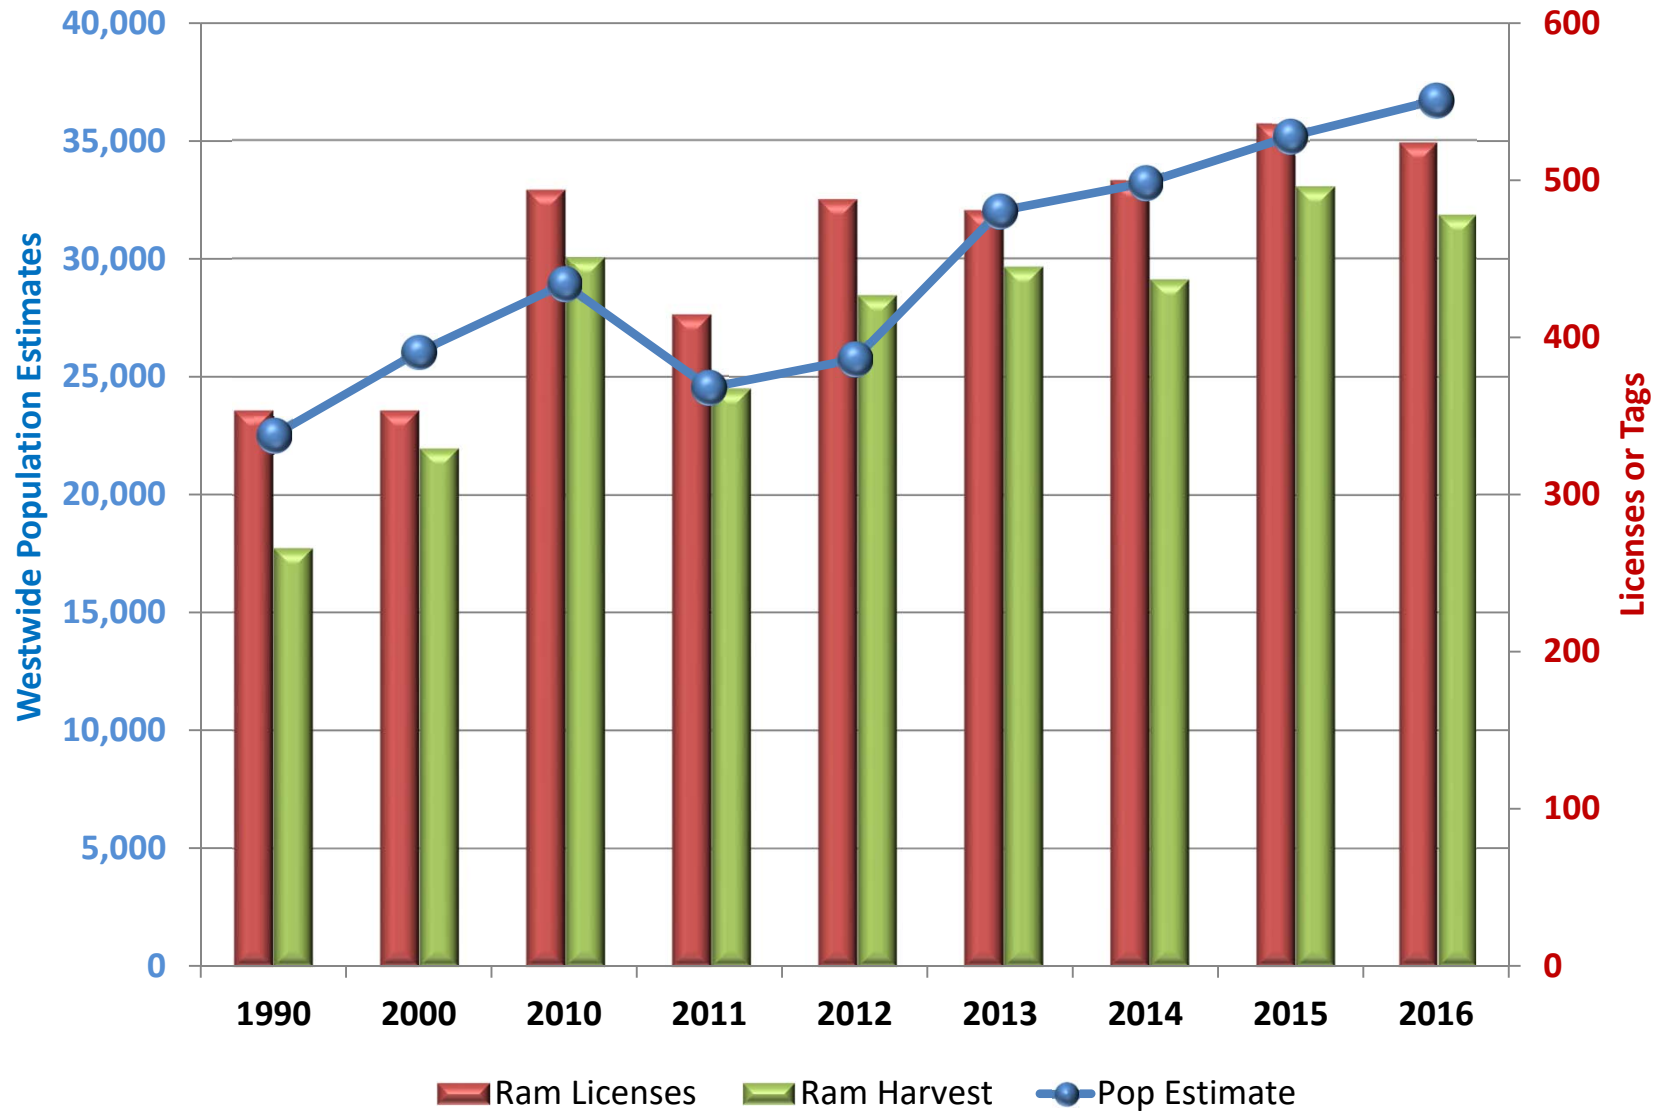

Desert Bighorn Sheep Management Numbers

*Ram license and harvest numbers were not available for desert bighorn in Mexican states.