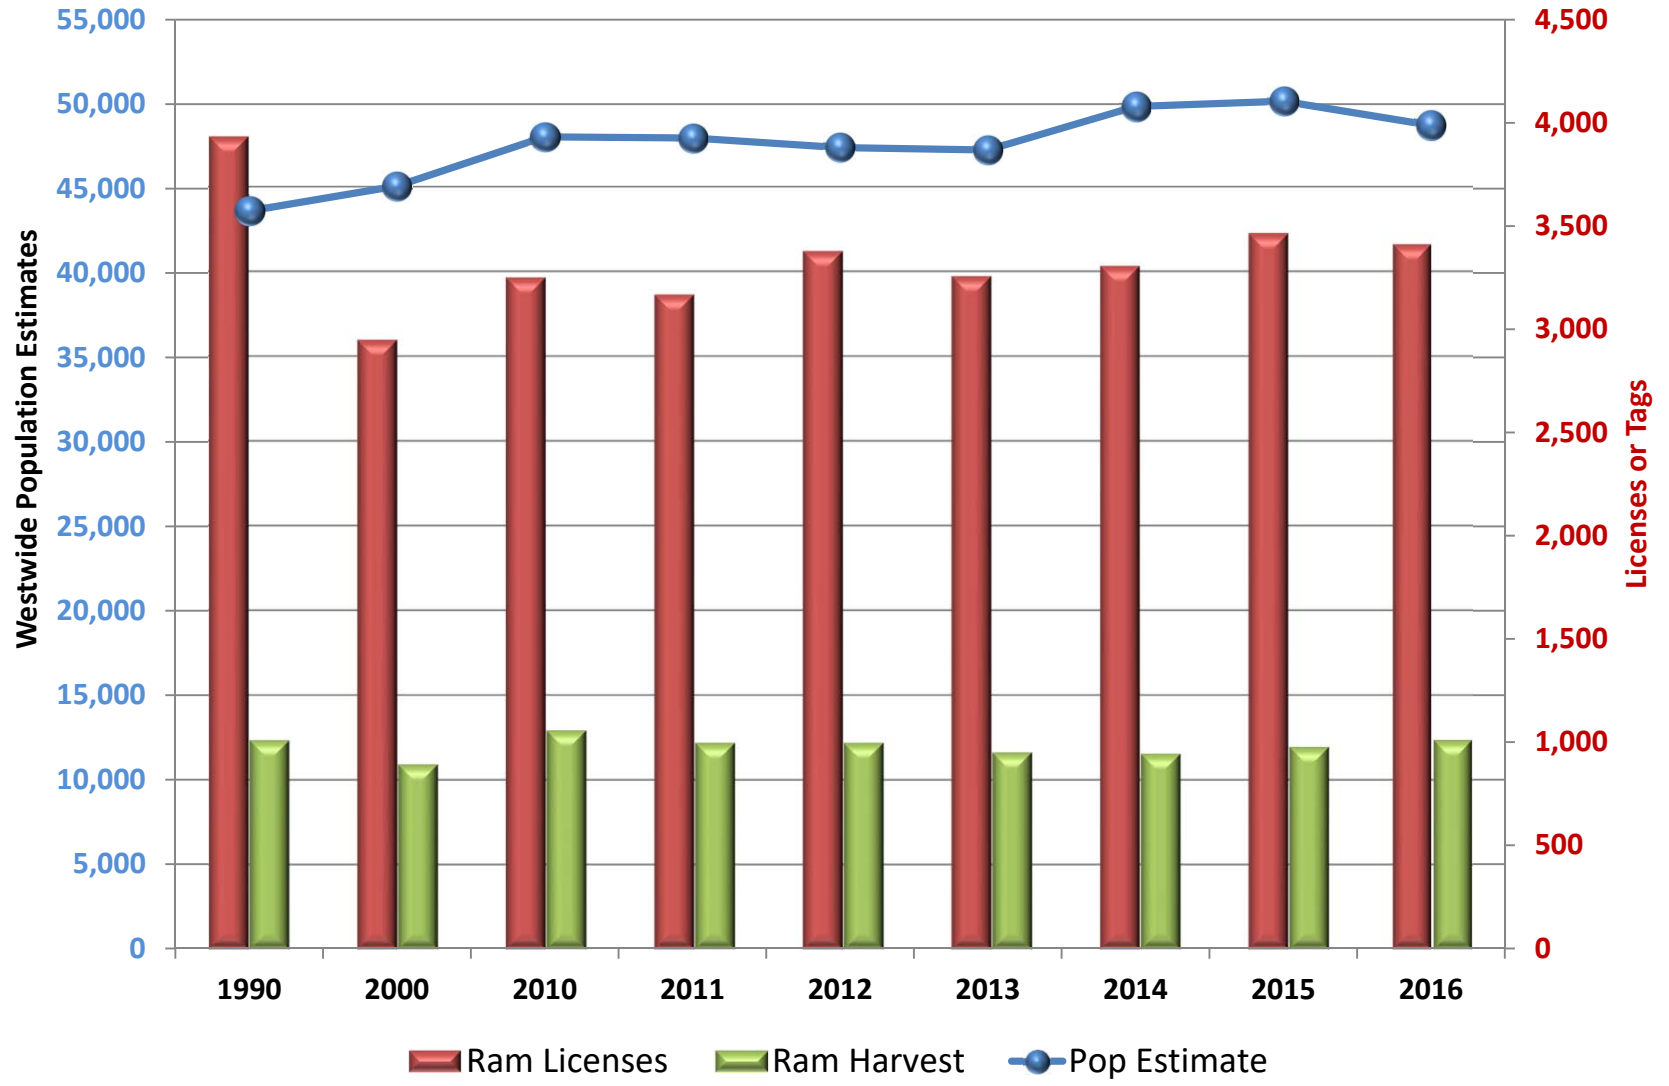

Rocky Mtn/Cal Bighorn Sheep Management Numbers

*License numbers were not available by specific wild sheep subspecies for British Columbia.