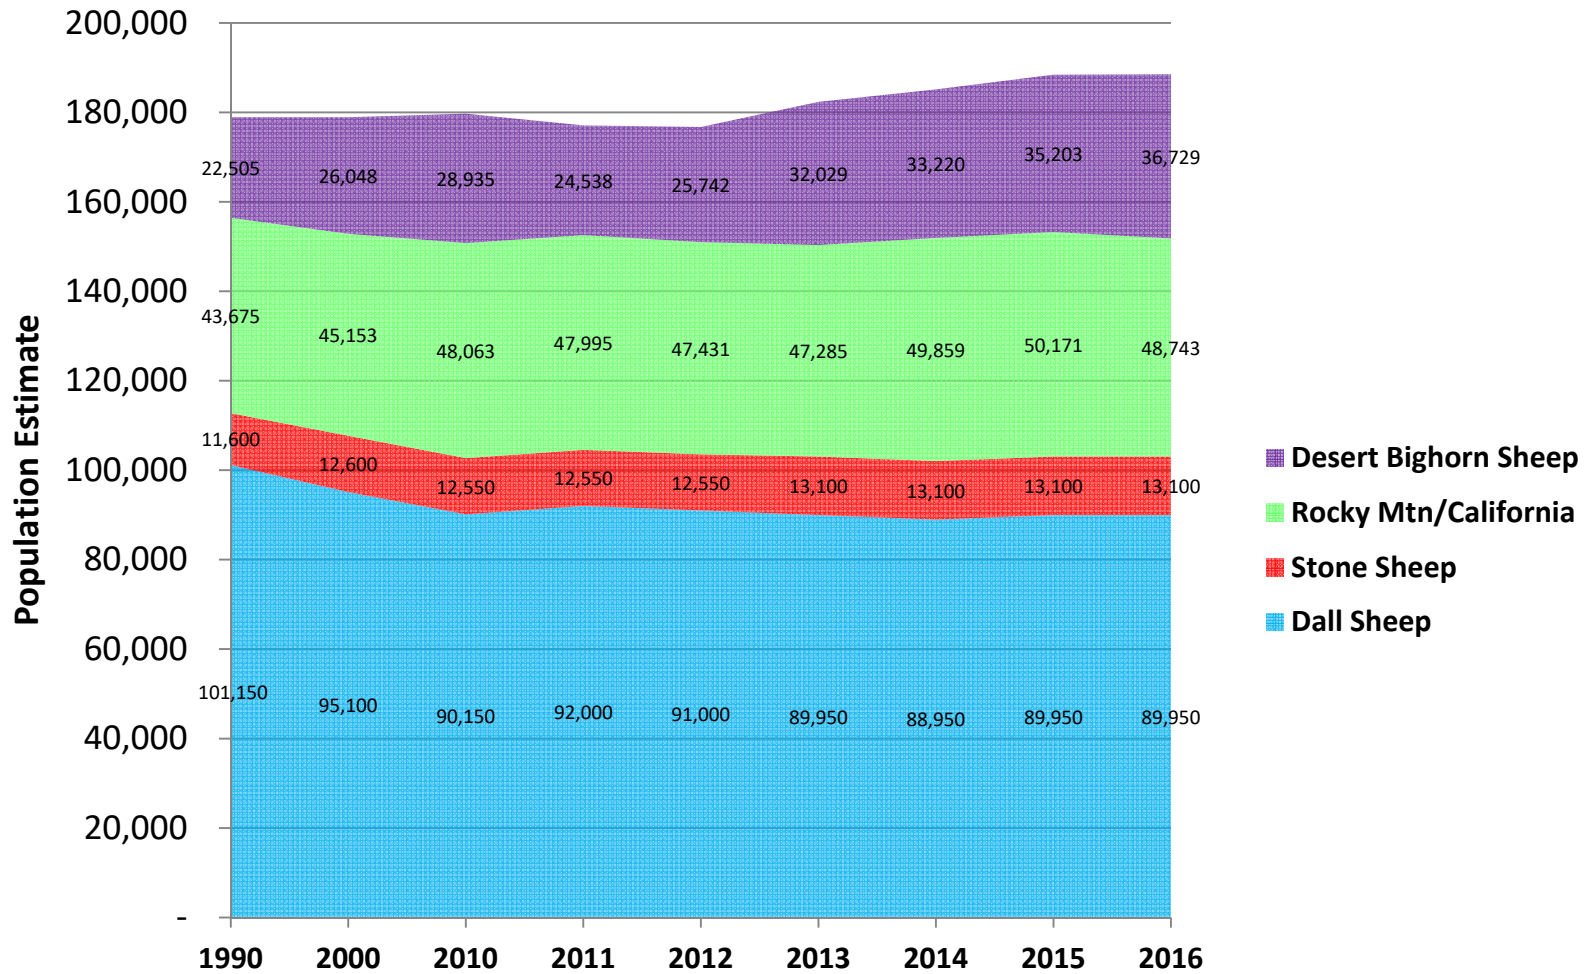

Total Population Estimates across all Wild Sheep Jurisdictions*

*Data provided by Wild Sheep Working Group members from WAFWA state and provincial wildlife agencies. For some years, a limited number of jurisdictions did not provide estimates. If a population range was provided, an average of the minimum and maximum range was used.

Total Ram Licenses across all Wild Sheep Jurisdictions*

*License numbers were not available by specific wild sheep subspecies for British Columbia and for desert bighorn in Mexican states. Dall sheep numbers for Yukon include the limited number of ram licenses for Yukon Stone sheep.

Total Ram Harvest across all Wild Sheep Jurisdictions*

*Ram harvest numbers were not available for desert bighorn in Mexican states.

Dall Sheep Management Numbers

*License numbers were not available by specific wild sheep subspecies for British Columbia. Dall sheep numbers for Yukon include the limited number of ram licenses for Yukon Stone sheep.