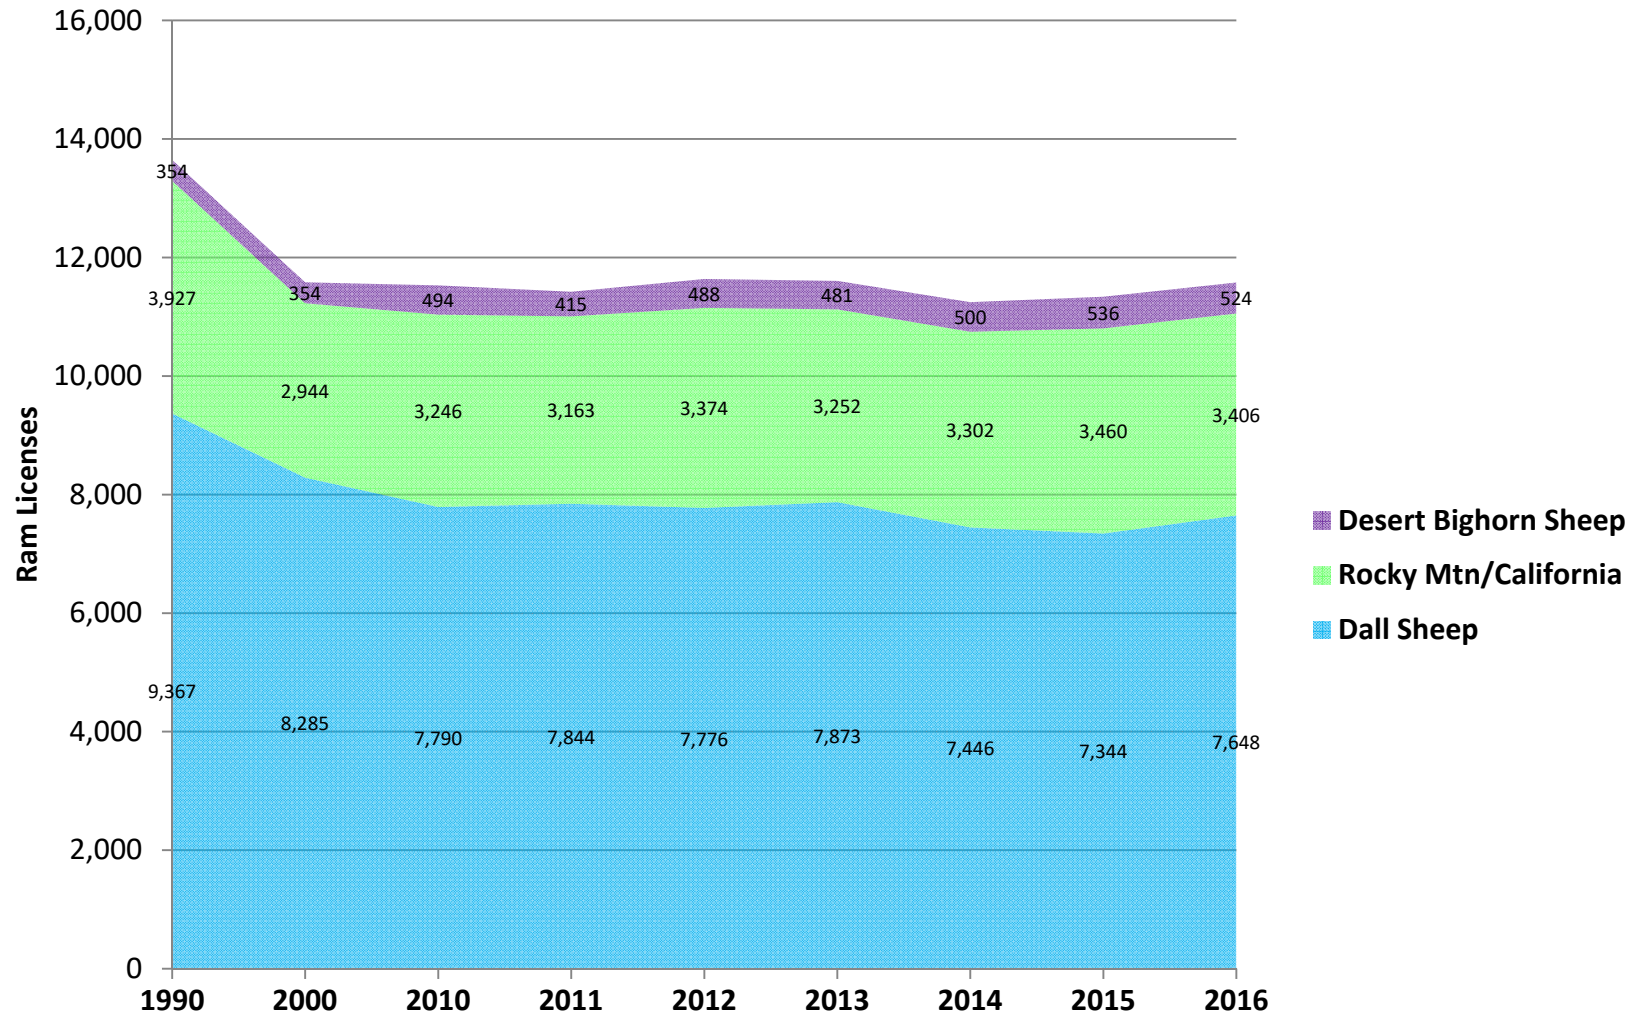

Total Population Estimates across all Wild Sheep Jurisdictions*

*Data provided by Wild Sheep Working Group members from WAFWA state and provincial wildlife agencies. For some years, a limited number of jurisdictions did not provide estimates. If a population range was provided, an average of the minimum and maximum range was used.

Total Ram Licenses across all Wild Sheep Jurisdictions*

*License numbers were not available by specific wild sheep subspecies for British Columbia and for desert bighorn in Mexican states. Dall sheep numbers for Yukon include the limited number of ram licenses for Yukon Stone sheep.