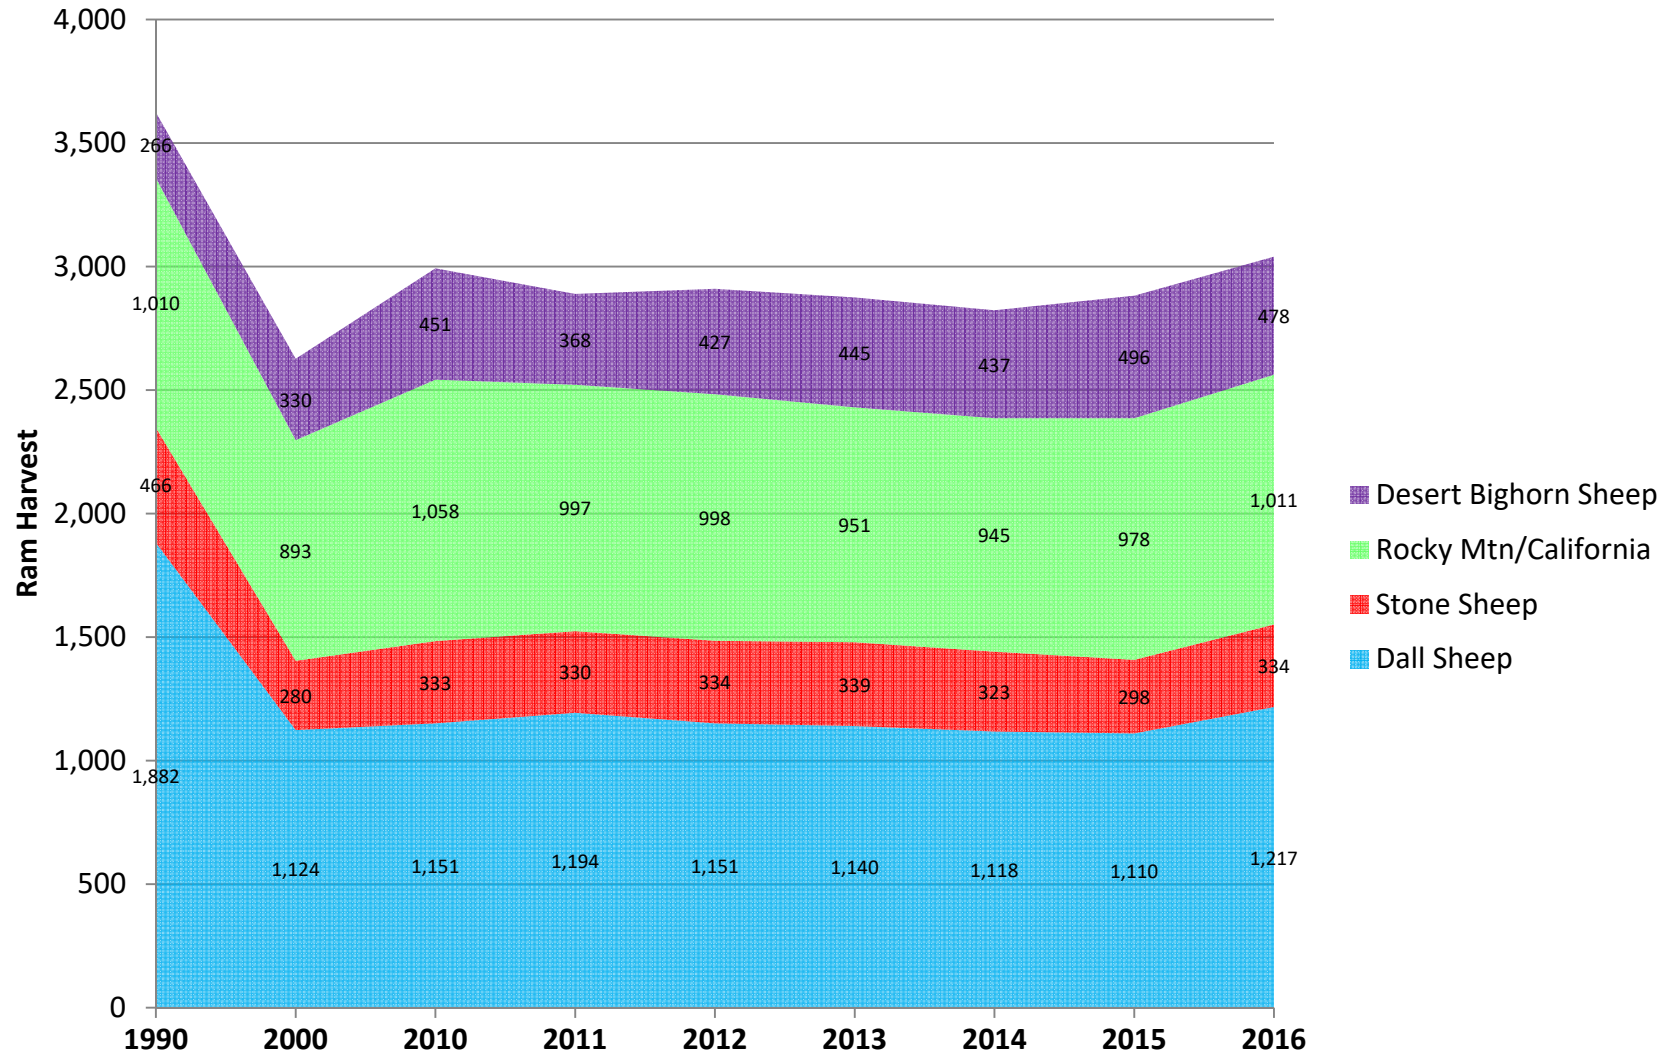

Total Population Estimates across all Wild Sheep Jurisdictions*

*Data provided by Wild Sheep Working Group members from WAFWA state and provincial wildlife agencies. For some years, a limited number of jurisdictions did not provide estimates. If a population range was provided, an average of the minimum and maximum range was used.

Total Ram Licenses across all Wild Sheep Jurisdictions*

*License numbers were not available by specific wild sheep subspecies for British Columbia and for desert bighorn in Mexican states. Dall sheep numbers for Yukon include the limited number of ram licenses for Yukon Stone sheep.

Total Ram Harvest across all Wild Sheep Jurisdictions*

*Ram harvest numbers were not available for desert bighorn in Mexican states.

Dall Sheep Management Numbers

*License numbers were not available by specific wild sheep subspecies for British Columbia. Dall sheep numbers for Yukon include the limited number of ram licenses for Yukon Stone sheep.