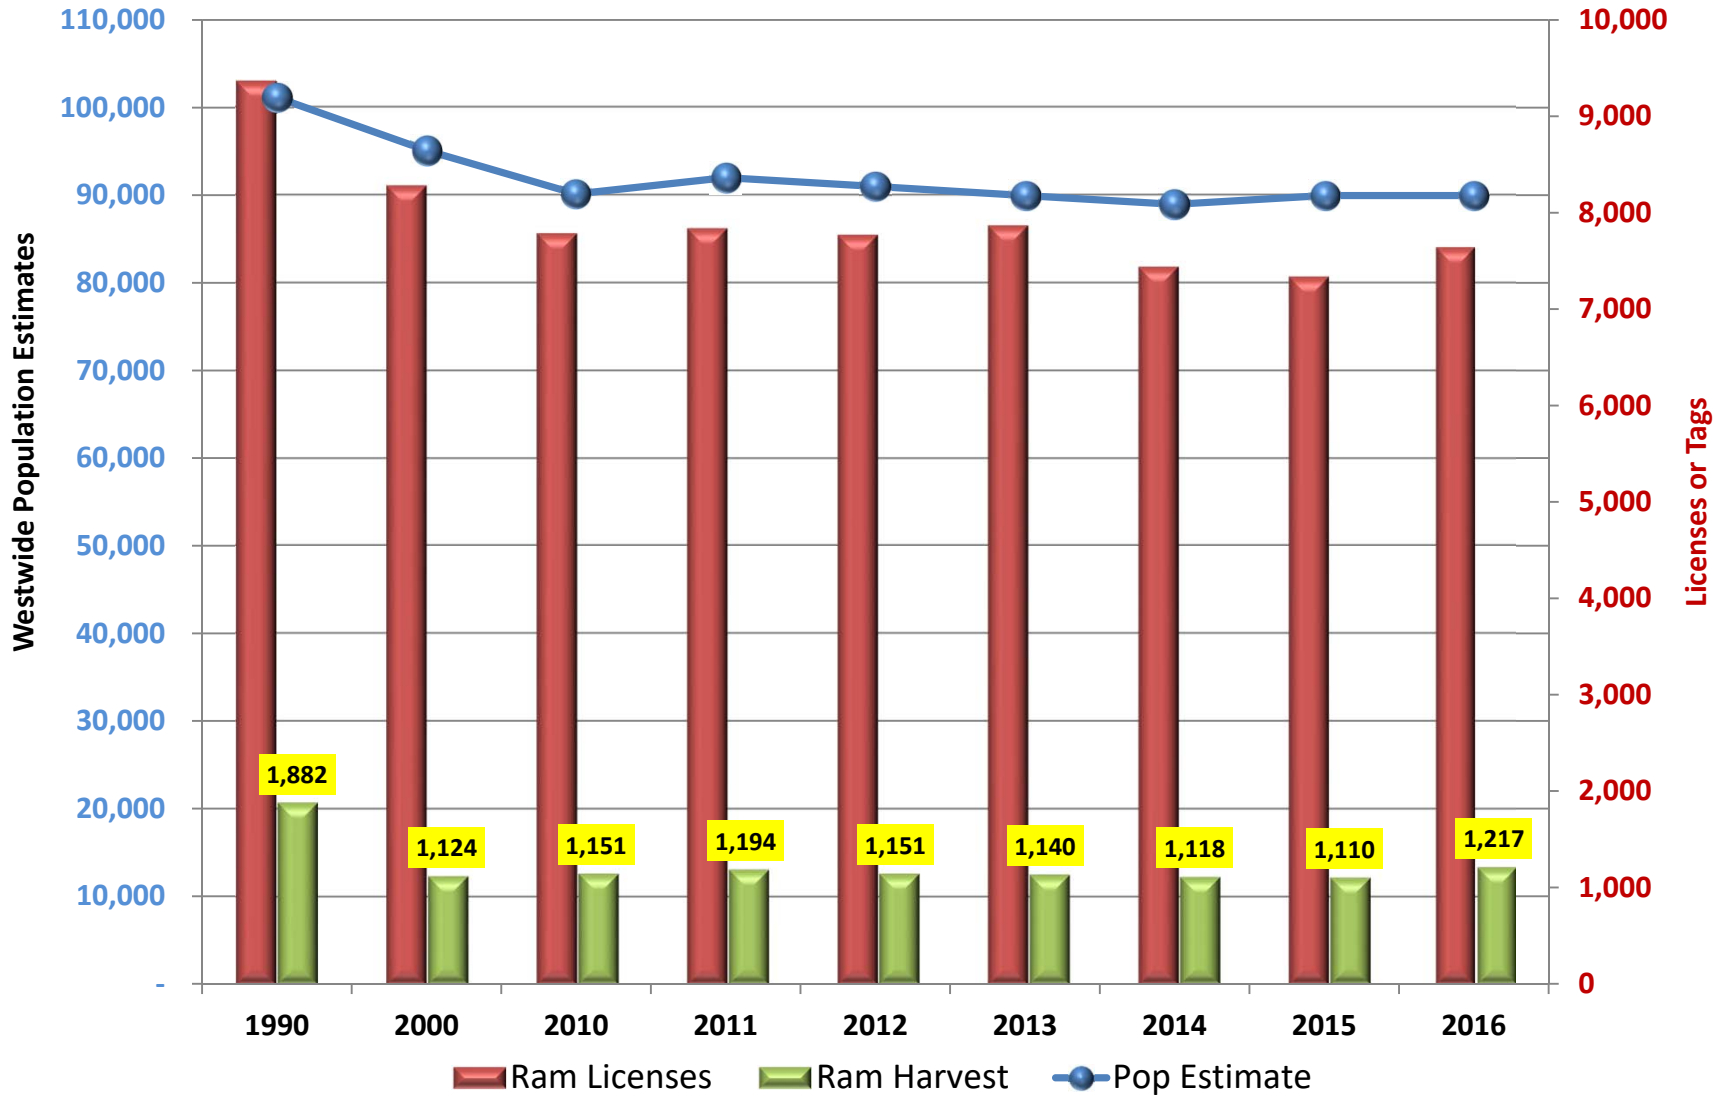

Dall Sheep Management Numbers

*License numbers were not available by specific wild sheep subspecies for British Columbia. Dall sheep numbers for Yukon include the limited number of ram licenses for Yukon Stone sheep.