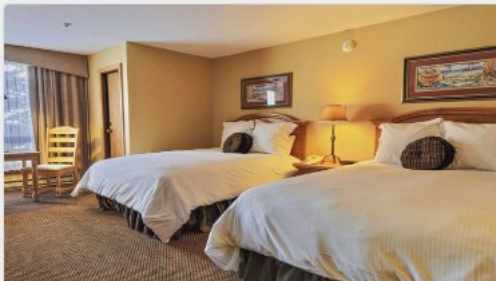

Meet us in Montana!

2021 WAFWA/CBMA CONFERENCE

SEPTEMBER 13-16, 2021 ★ BIG SKY, MONTANA

Big Sky Resort Hotel Information

Room Types

Our room block has four fabulous types of accommodation available to you! Prices range from $179 to $199

- Huntley First Class
- Shoshone 1 Bedroom
- Huntley Mountain View
- Village Center Studio

Room descriptions and registration can be accessed easily online by selecting the link below.

<https://bigskyresort.com/booklodging?pid=19637&Checkin=09/12/2021&Checkout=09/17/2021#/room/bigskyresort.com>

Huntley First Class

🛏️ 2 Queen Beds 🚿 1 Bathroom 🛏️ Sleeps 2-4
★ 3 Boyne Stars 🏨 Hotel 🏞️ Mountain Village

RATES AS LOW AS
$179.00 /day