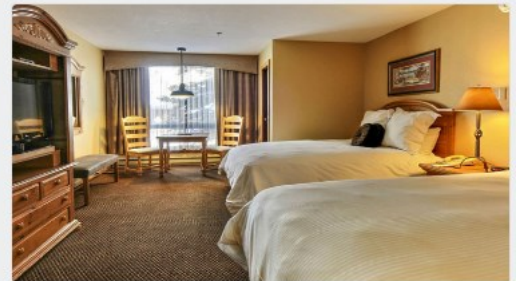

#### Room Types

Our room block has four fabulous types of accommodation available to you! Prices range from \$179 to \$199

- Huntley First Class
- Shoshone 1 Bedroom
- Huntley Mountain View
- Village Center Studio

#### Huntley First Class

🛏️ 2 Queen Beds 🚿 1 Bathroom 🛏️ Sleeps 2-4  
★ 3 Boyne Stars 🏨 Hotel 🏞️ Mountain Village

RATES AS LOW AS  
**\$179.00** /day

#### Shoshone 1 Bedroom

🛏️ King or Queen, Murphy Bed & Sleeper Sofa  
🚿 1.5 Bathrooms 🛏️ Sleeps 4-6 🏠 1 Bedroom  
★ 3.5 Boyne Stars 🏨 Hotel 🏞️ Mountain Village

RATES AS LOW AS  
**\$185.00** /day

#### Huntley Mtn View

🛏️ 2 Queen Beds 🚿 1 Bathroom 🛏️ Sleeps 2-4  
★ 3 Boyne Stars 🏨 Hotel 🏞️ Mountain Village

RATES AS LOW AS  
**\$189.00** /day

Check In is 5:00 p.m. Should rooms be available prior to 5:00 p.m., rooms will be assigned to guests.